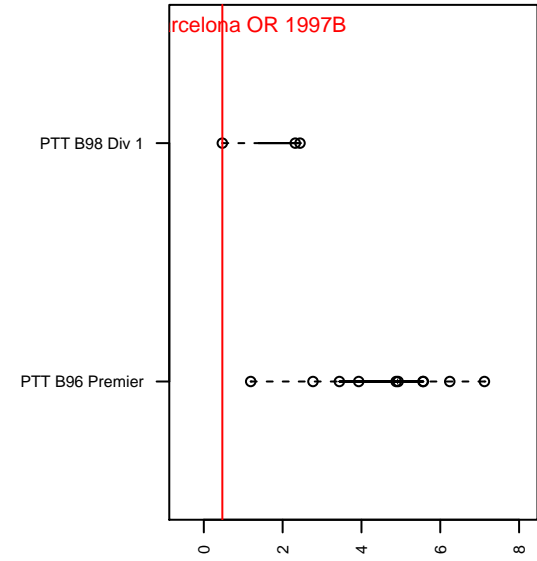

TFA Barcelona OR 1997B

Total Futbol Academy
Barcelona, OR
B97 total strength=1297
attack=4.79 defense=6.53
fall league = PTT B98 Div 1

alt names used:

Venues played:
2015 PTT B98 Division 1

TFA Barcelona OR 1997B
Dots are actual minus expected GF (blue circles) and GA (red triangles).
Blue line is smoothed change in attack strength. Red is smoothed change in defense strength.

**attack and defense variance (black dot)
relative to other teams
and top 10 in region**

**attack and defense rating
relative to others at age
and all opponents in last 13 months**

Performance relative to 13 month average